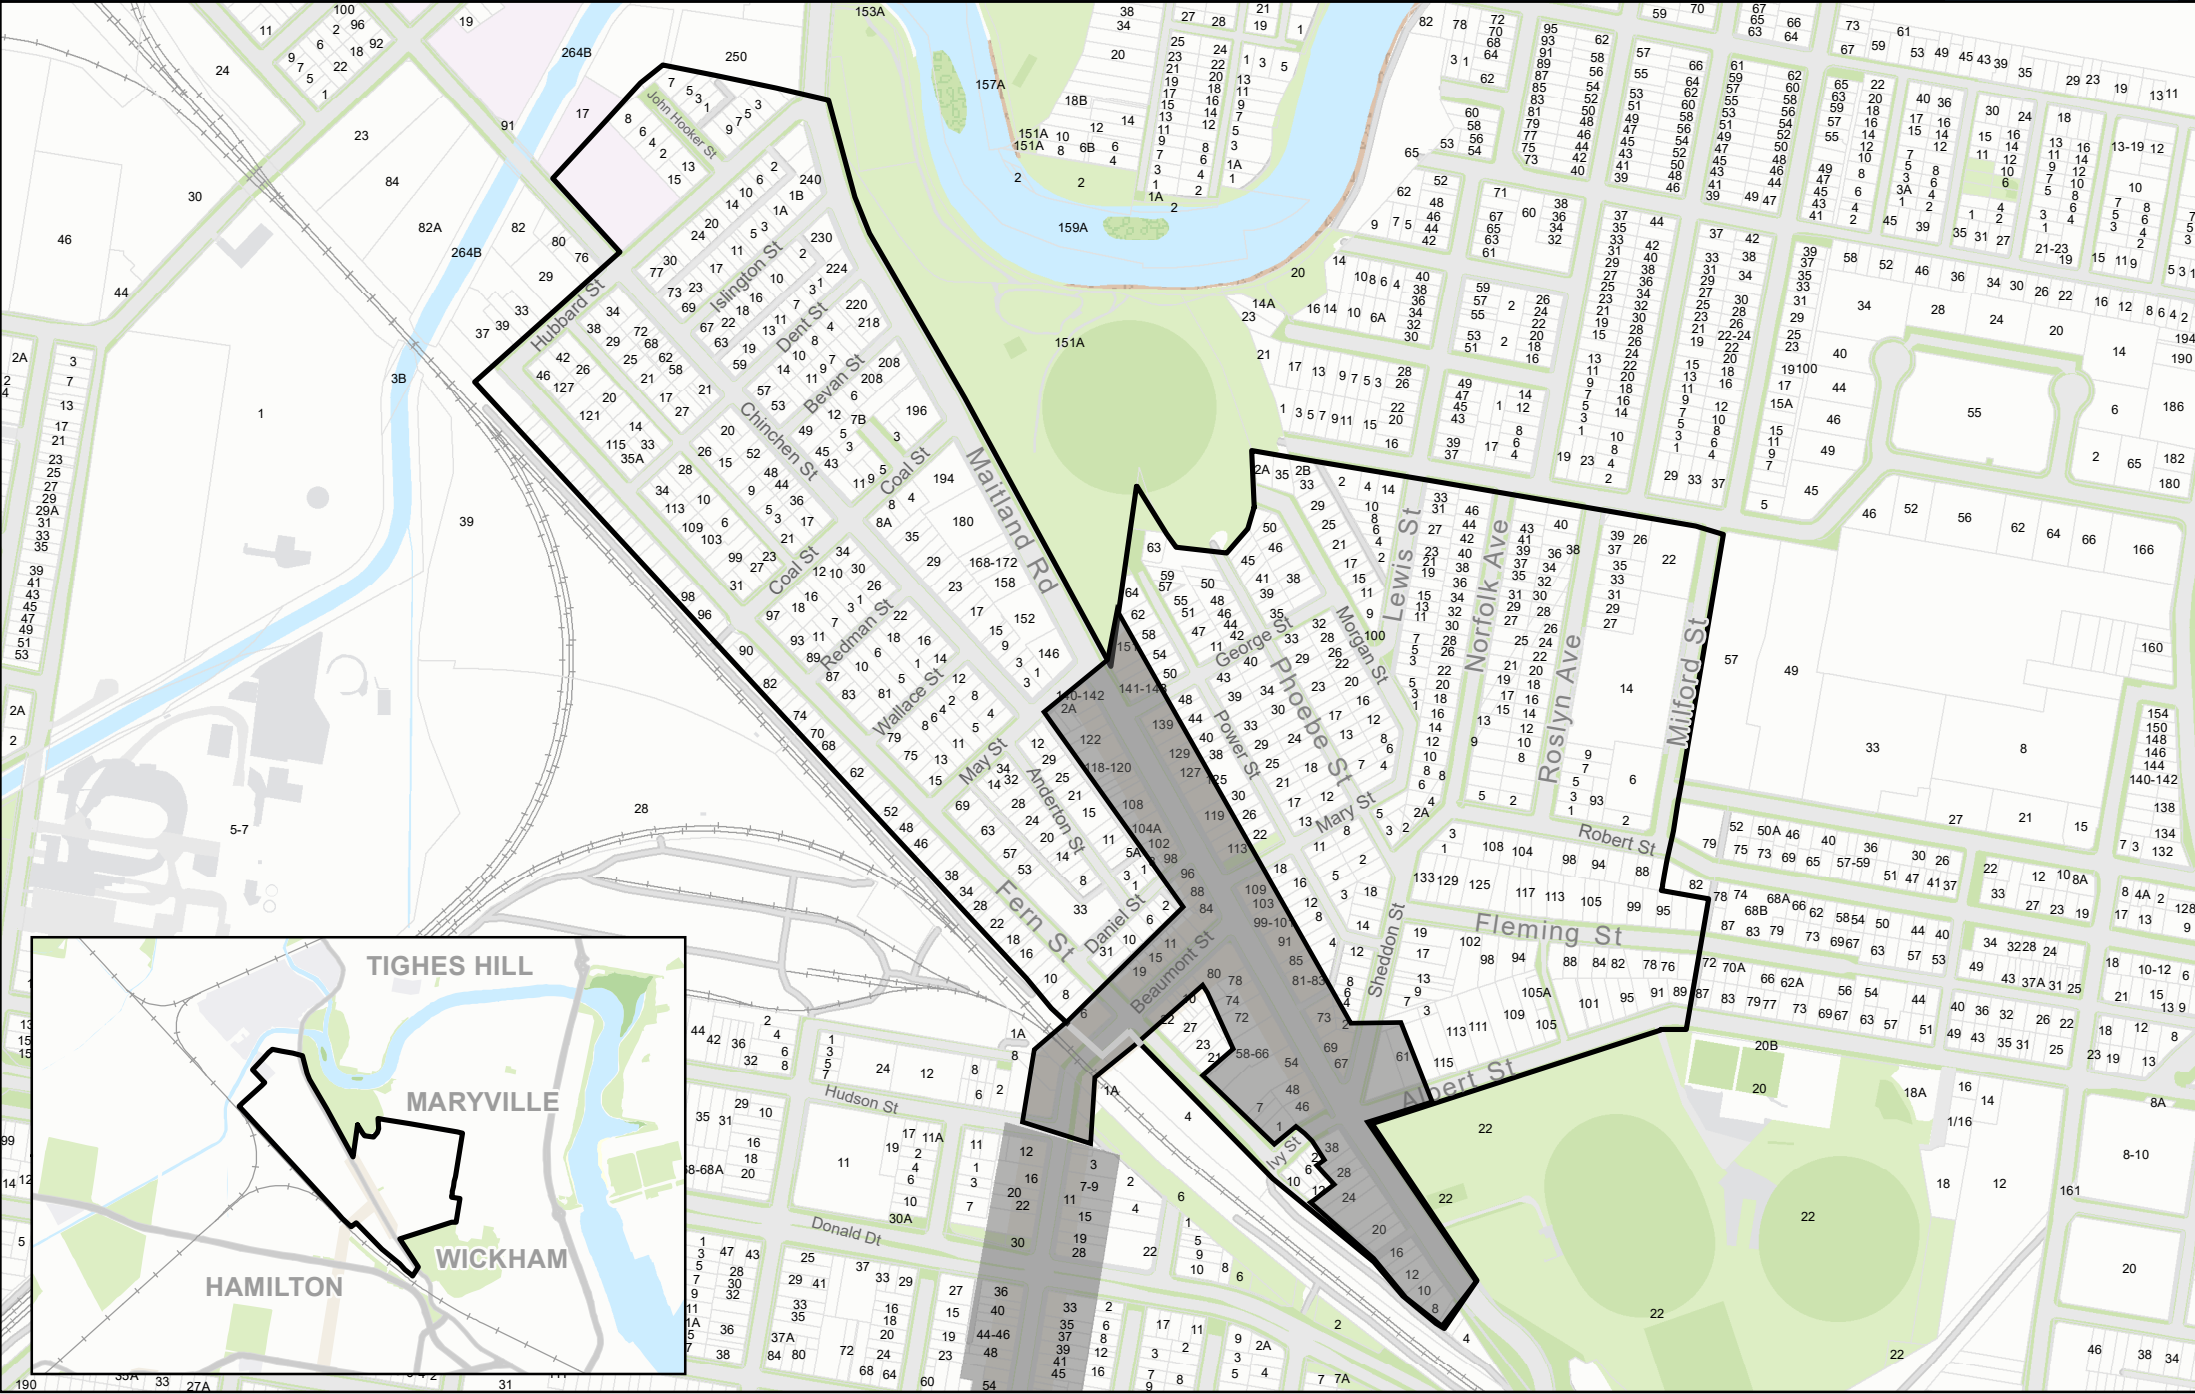

Precinct 16 - Islington (Adopted NCTC 21 June 2021)

DISCLAIMER: Although great care has been taken in the preparation of these documents/maps, City of Newcastle makes no representation or warranty as to the accuracy or completeness of any information contained in them. City of Newcastle accepts no responsibility for any misprints, errors, omissions or inaccuracies in these documents/maps or for loss or damages resulting from reliance on any information provided.

Parking Precinct
 Exclusion Zone

Scale: 1:6,281 at A4