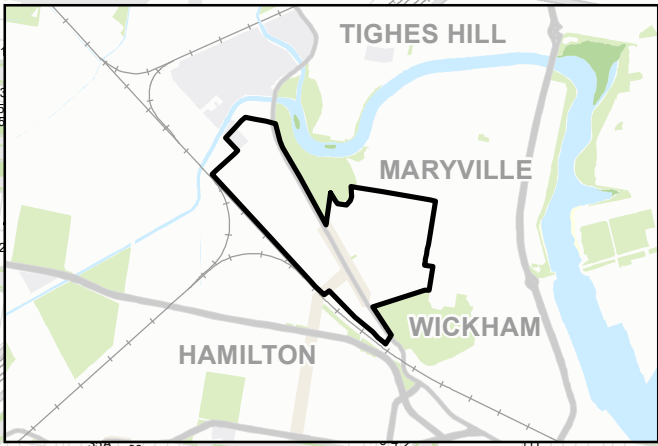

Precinct 16 - Islington (Adopted NCTC 21 June 2021)

DISCLAIMER: Although great care has been taken in the preparation of these documents/maps, City of Newcastle makes no representation or warranty as to the accuracy or completeness of any information contained in them. City of Newcastle accepts no responsibility for any misprints, errors, omissions or inaccuracies in these documents/maps or for loss or damages resulting from reliance on any information provided.

Parking Precinct
 Exclusion Zone

Scale: 1:6,281 at A4