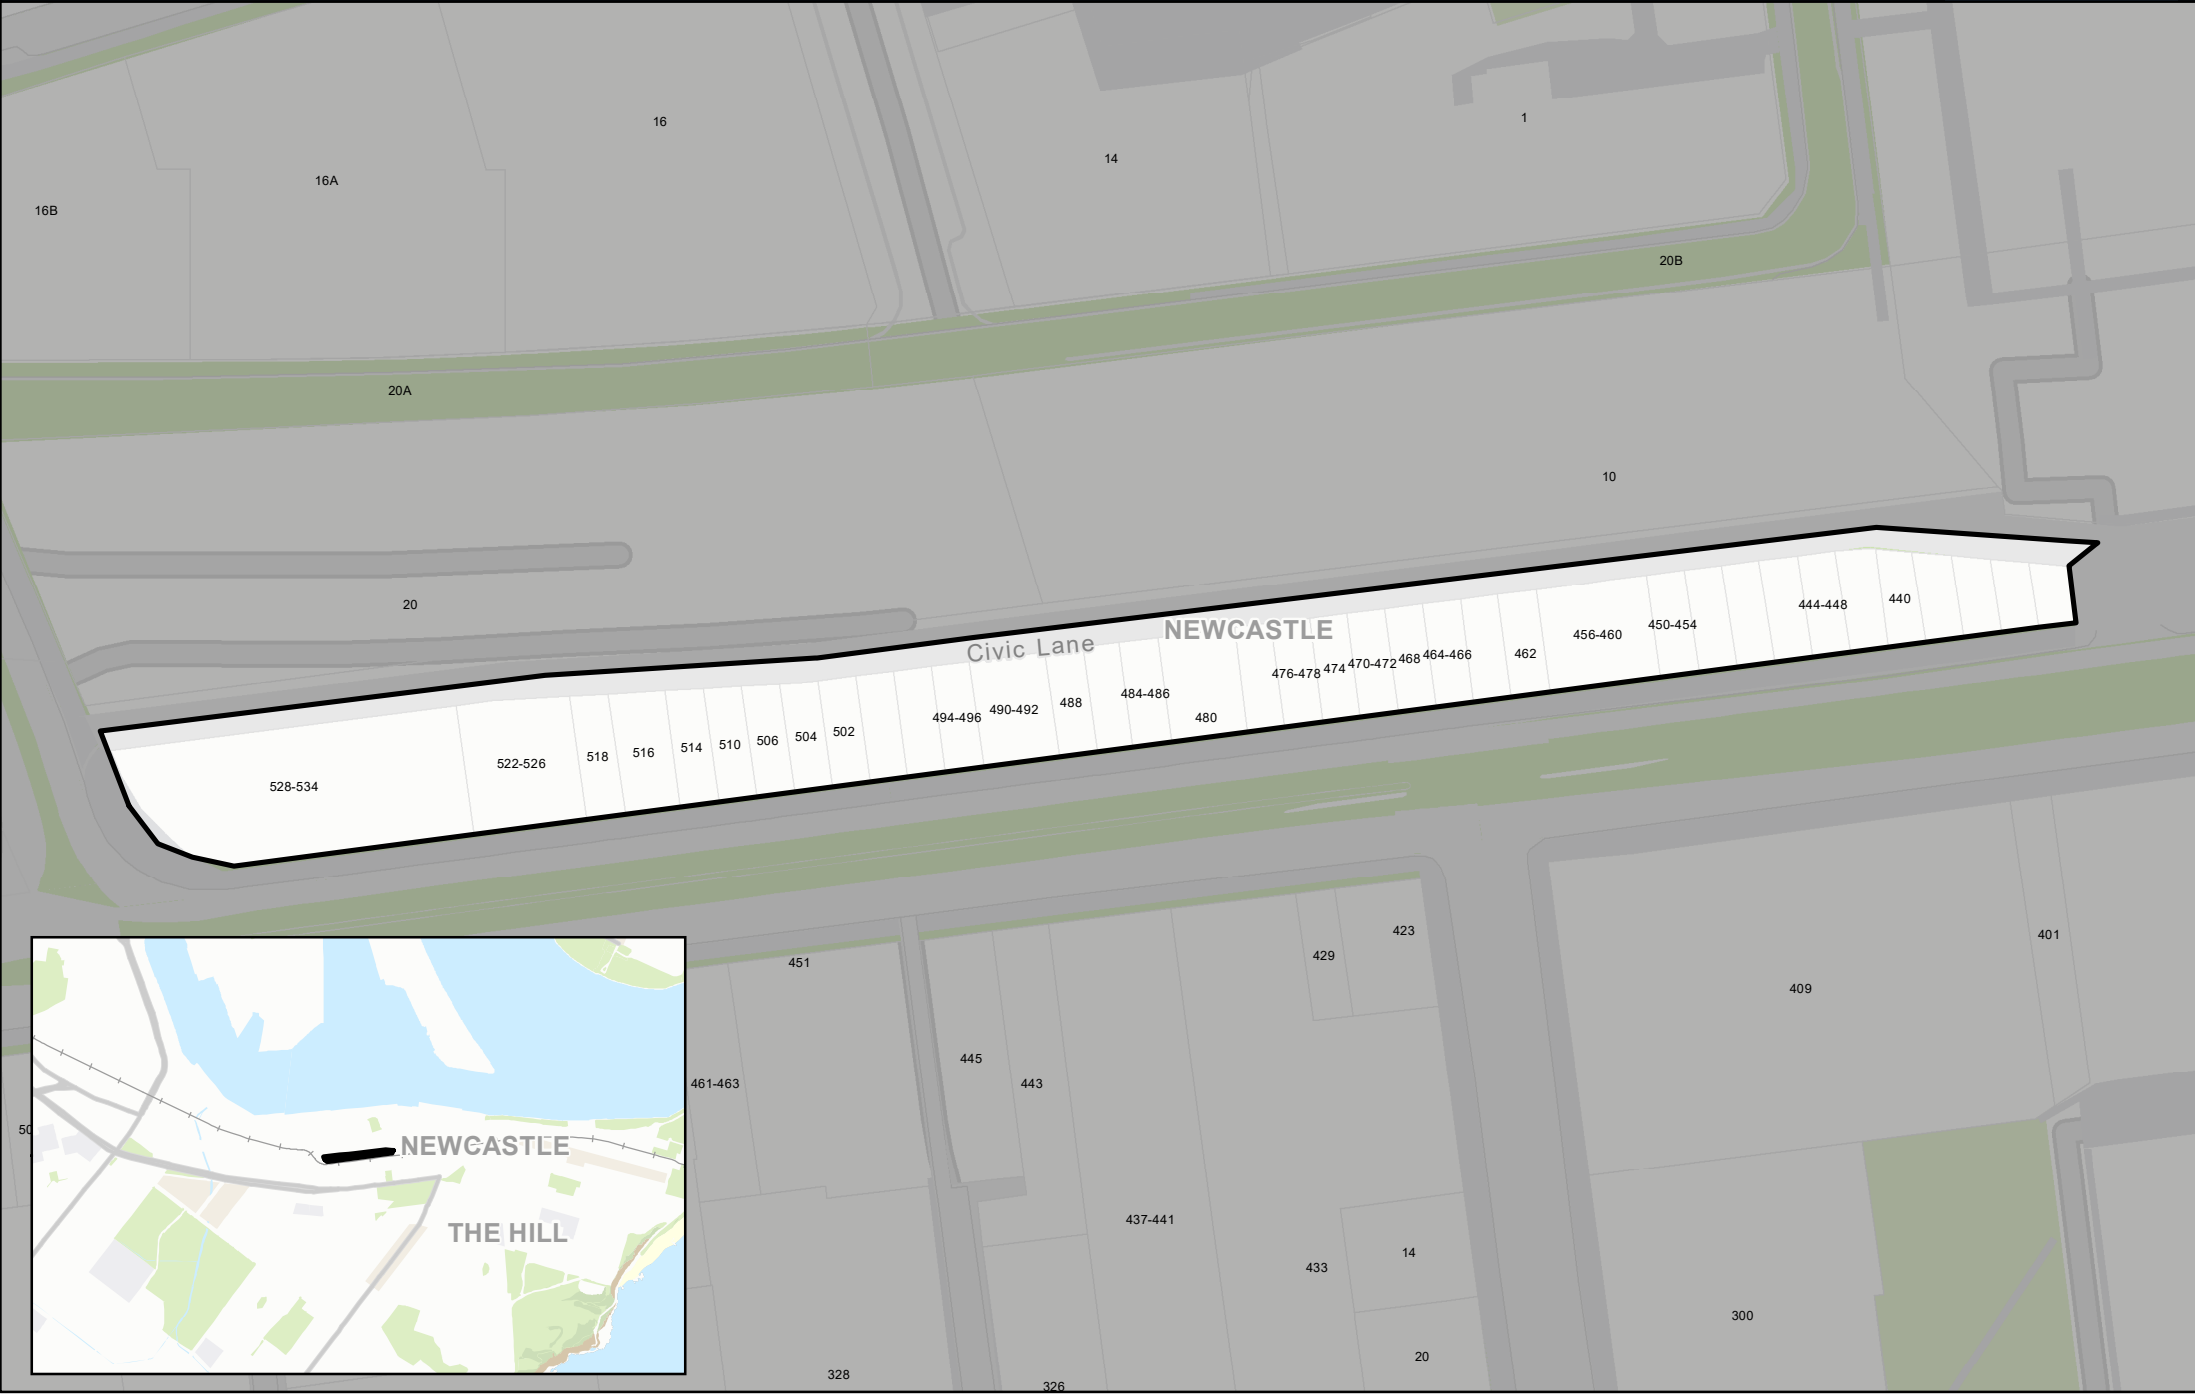

# Precinct 7 - Central (Adopted NCTC 17 February 2014)

DISCLAIMER: Although great care has been taken in the preparation of these documents/maps, City of Newcastle makes no representation or warranty as to the accuracy or completeness of any information contained in them. City of Newcastle accepts no responsibility for any misprints, errors, omissions or inaccuracies in these documents/maps or for loss or damages resulting from reliance on any information provided.

 Parking Precinct  
 Exclusion Zone

Scale: 1:1,212 at A4