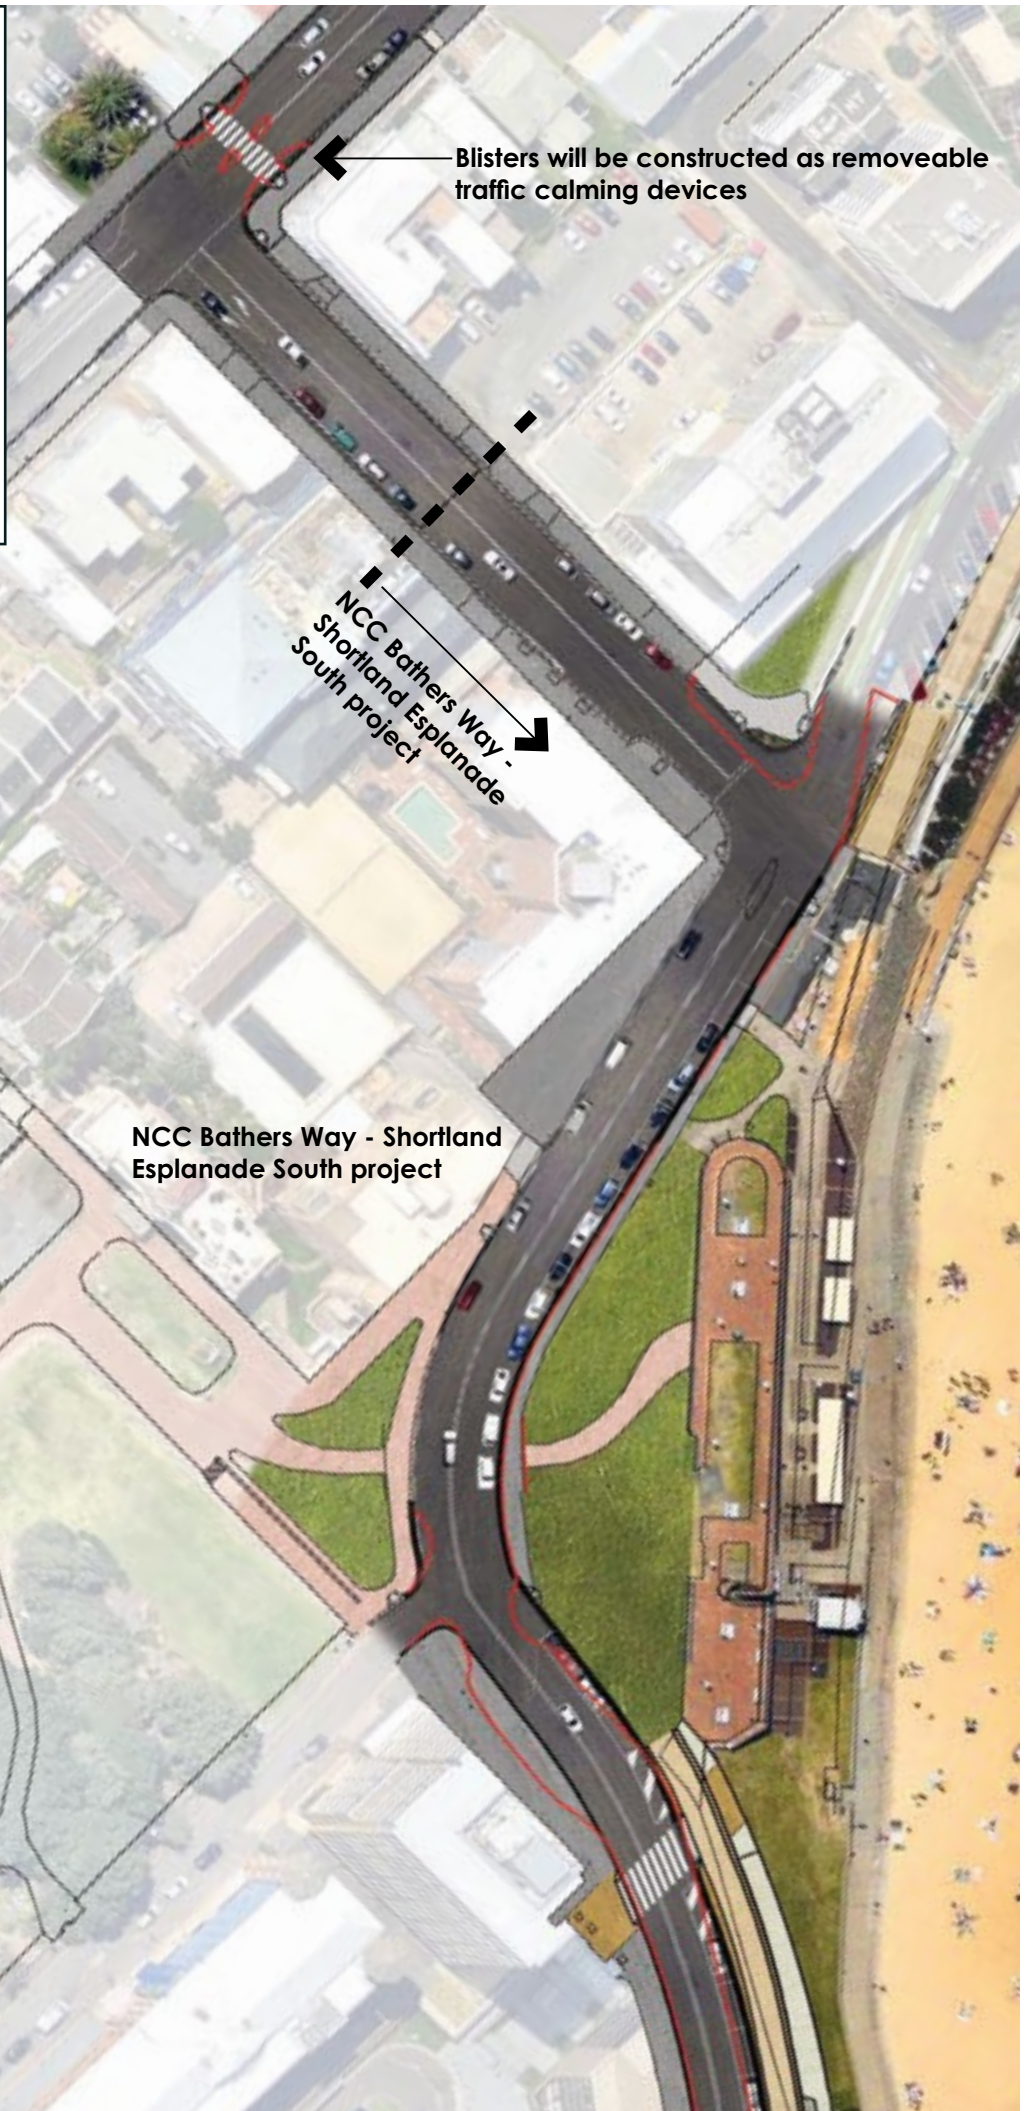

LEGEND

Roadway

Turf

Road edge modification

Trees

Bathers Way path

Mass planting

Artistic impression - V1

Blister will be constructed as removable traffic calming devices

NCC Bathers Way - Shortland Esplanade South project

NCC Bathers Way - Shortland Esplanade South project